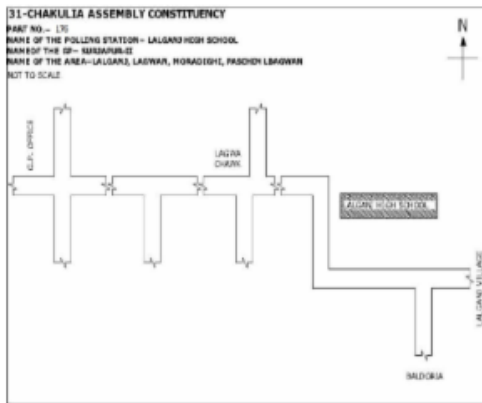

Nazri Naksha

Google Map View

Polling Station Building Front View

Polling Station Front View

Cad View

Key MAP View