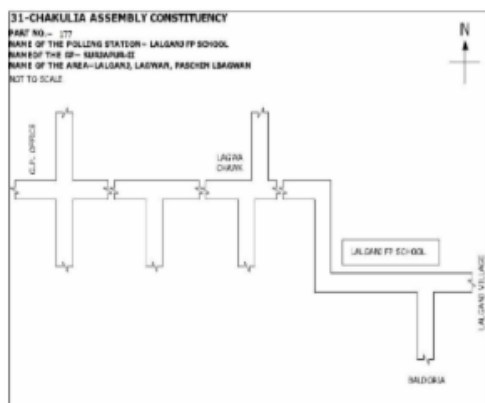

Nazri Naksha

Google Map View

Polling Station Building Front View

Polling Station Front View

Cad View

Key MAP View