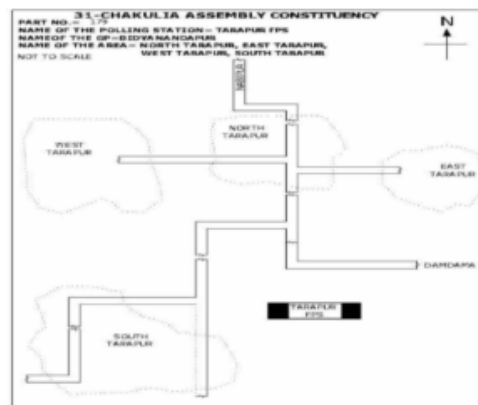

Nazri Naksha

Google Map View

Polling Station Building Front View

Polling Station Front View

Cad View

Key MAP View