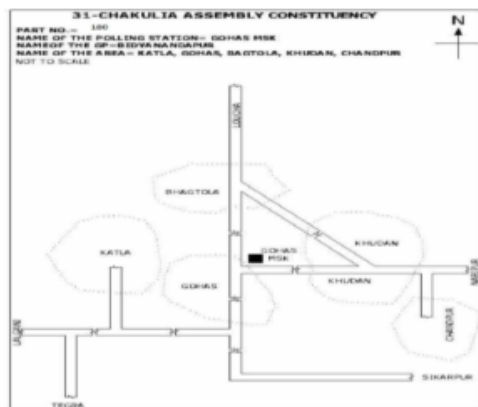

Nazri Naksha

Google Map View

Polling Station Building Front View

Polling Station Front View

Cad View

Key MAP View