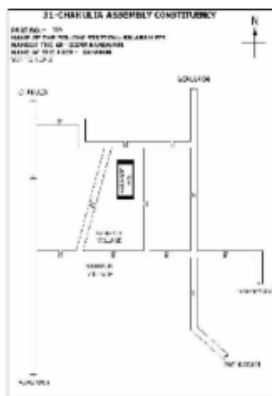

Nazri Naksha

Google Map View