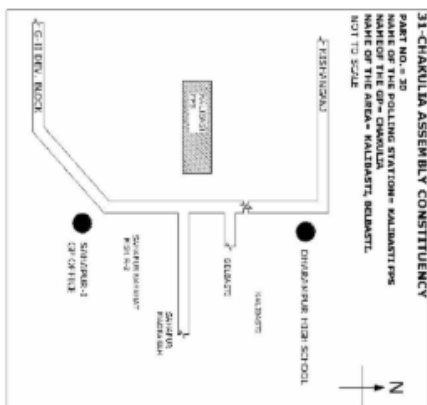

Nazri Naksha

Google Map View