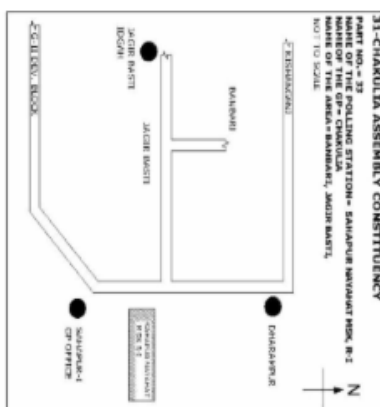

Nazri Naksha

Google Map View

Polling Station Building Front View

Polling Station Front View

Cad View

Key MAP View