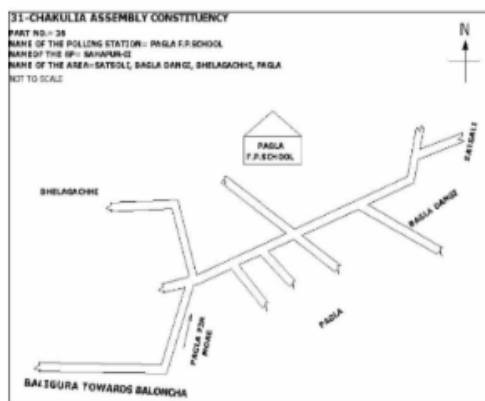

Nazri Naksha

Google Map View

Polling Station Building Front View

Polling Station Front View

Cad View

Key MAP View