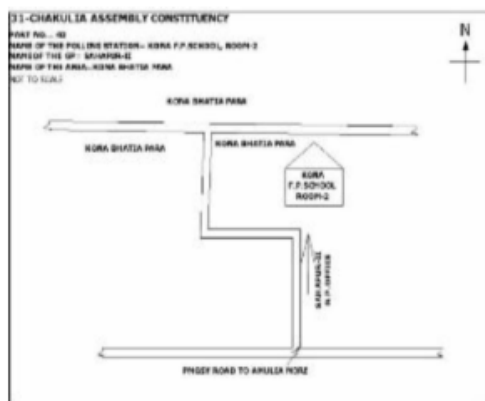

Nazri Naksha

Google Map View

Polling Station Building Front View

Polling Station Front View

Cad View

Key MAP View