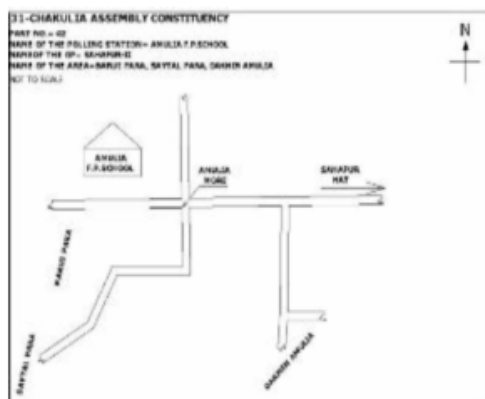

Nazri Naksha

Google Map View

Polling Station Building Front View

Polling Station Front View

Cad View

Key MAP View