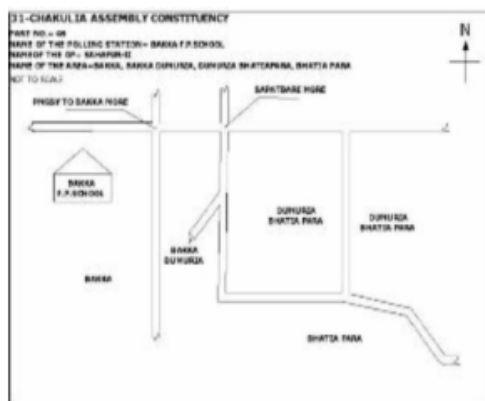

Nazri Naksha

Google Map View

Polling Station Building Front View

Polling Station Front View

Cad View

Key MAP View