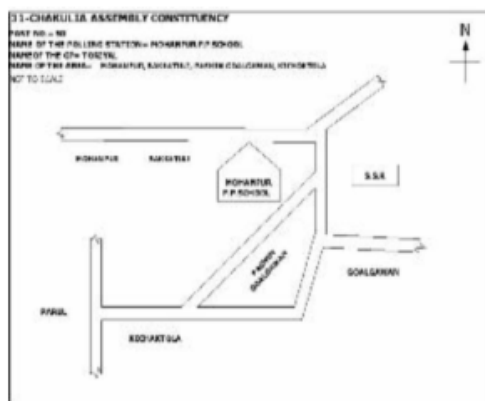

Nazri Naksha

Google Map View

Polling Station Building Front View

Polling Station Front View

Cad View

Key MAP View