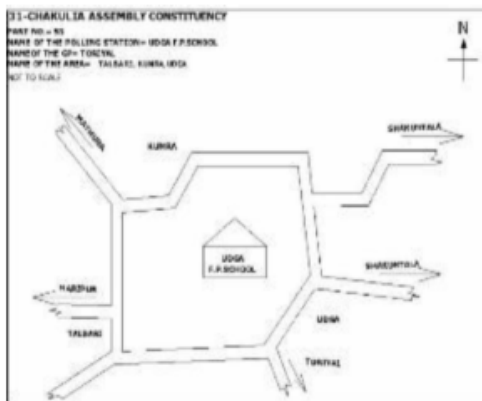

Nazri Naksha

Google Map View

Polling Station Building Front View

Polling Station Front View

Cad View

Key MAP View