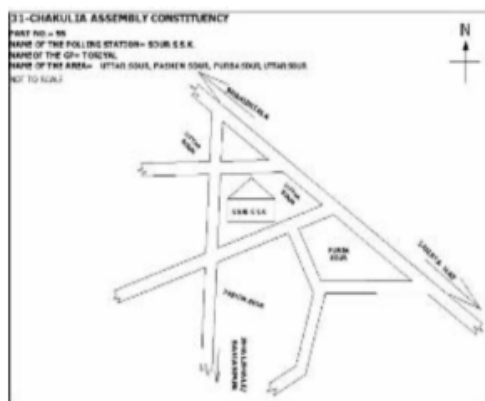

Nazri Naksha

Google Map View

Polling Station Building Front View

Polling Station Front View

Cad View

Key MAP View