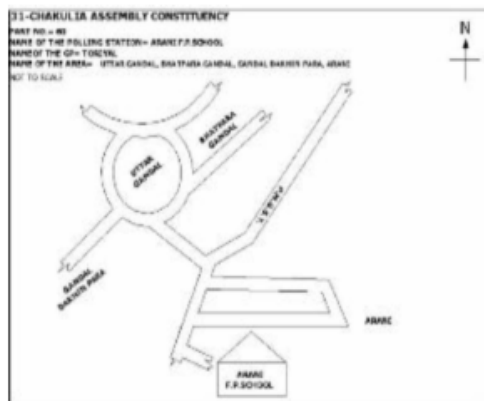

Nazri Naksha

Google Map View

Polling Station Building Front View

Polling Station Front View

Cad View

Key MAP View