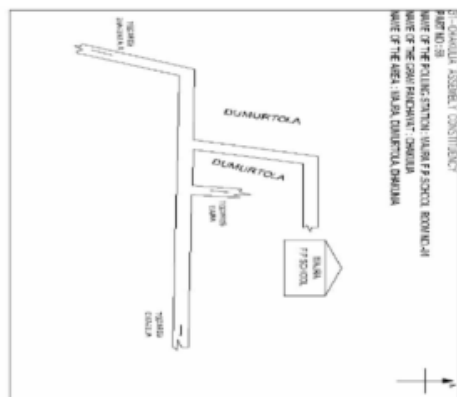

Nazri Naksha

Google Map View

Polling Station Building Front View

Polling Station Front View

Cad View

Key MAP View