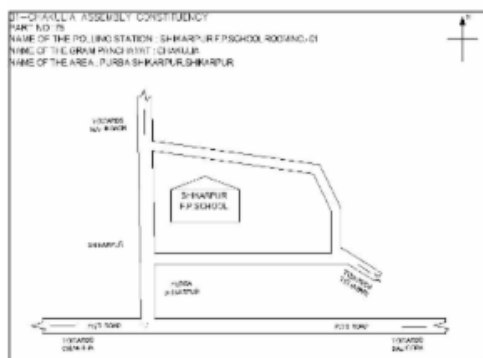

Nazri Naksha

Google Map View