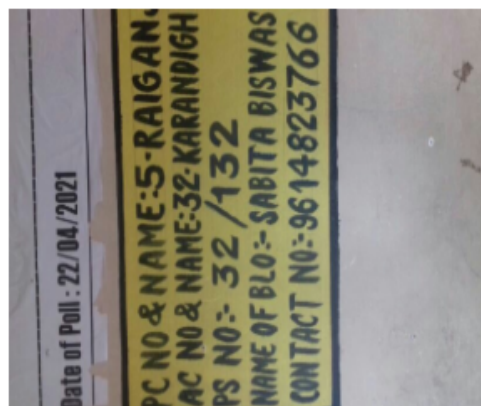

Polling Station Building Front View

Polling Station Front View