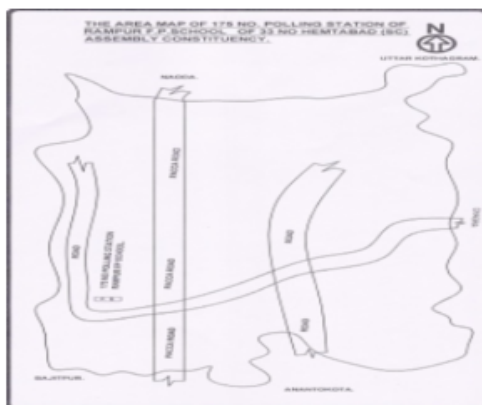

Nazri Naksha

Google Map View

Polling Station Building Front View

Polling Station Front View

Cad View

Key MAP View