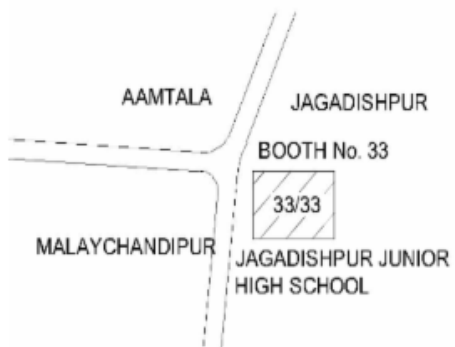

Nazri Naksha

Google Map View

Polling Station Building Front View

Polling Station Front View

Cad View

Key MAP View