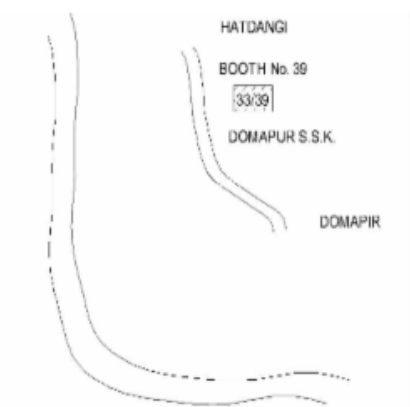

Nazri Naksha

Google Map View

Polling Station Building Front View

Polling Station Front View

Cad View

Key MAP View