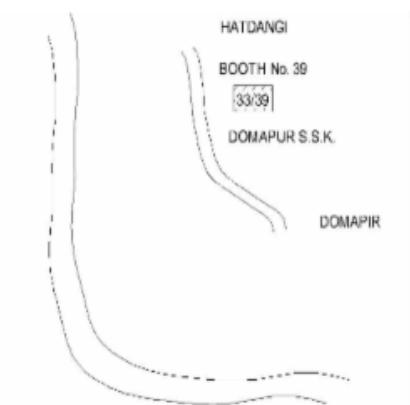

Nazri Naksha

Google Map View

Polling Station Building Front View

Polling Station Front View

Cad View

Key MAP View