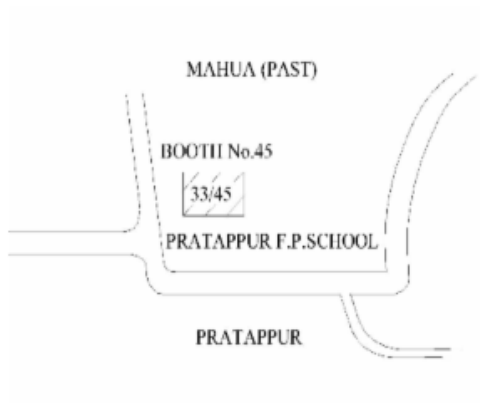

Nazri Naksha

Google Map View

Polling Station Building Front View

Polling Station Front View

Cad View

Key MAP View