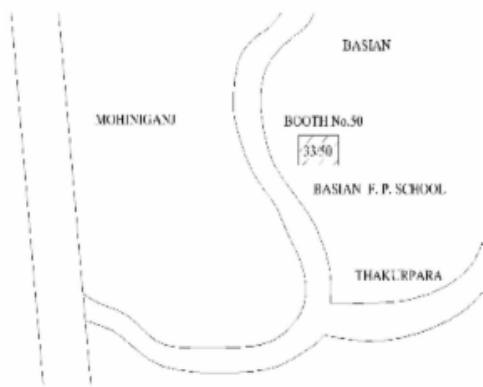

Nazri Naksha

Google Map View

Polling Station Building Front View

Polling Station Front View

Cad View

Key MAP View