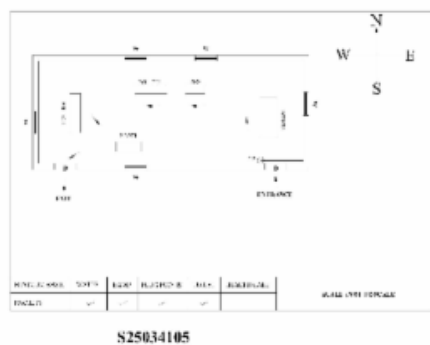

Nazri Naksha

Google Map View