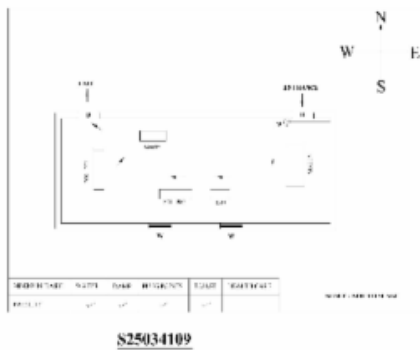

Nazri Naksha

Google Map View

S25034109