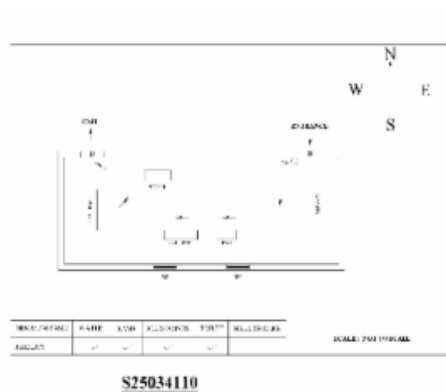

Nazri Naksha

Google Map View