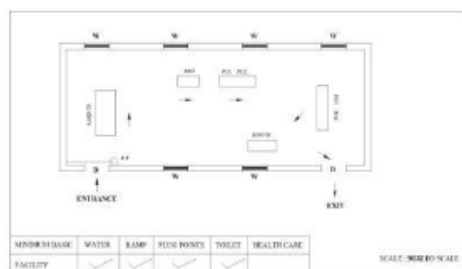

Nazri Naksha

S25034117

Google Map View

Polling Station Building Front View

Polling Station Front View

Cad View

Key MAP View

S25034117