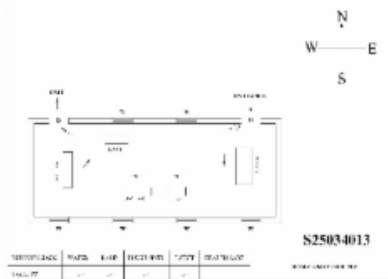

Nazri Naksha

Google Map View