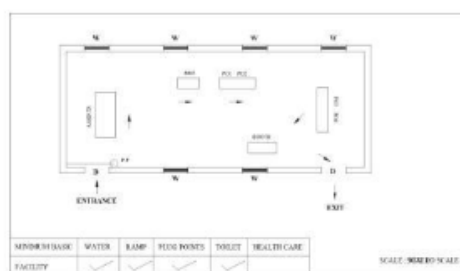

Nazri Naksha

Google Map View

Polling Station Building Front View

Polling Station Front View

Cad View

Key MAP View