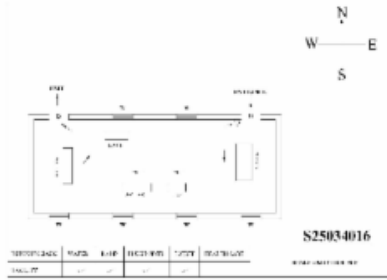

Nazri Naksha

Google Map View