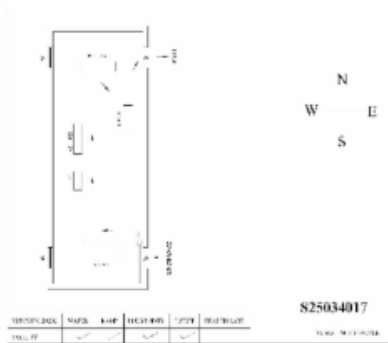

Nazri Naksha

Google Map View