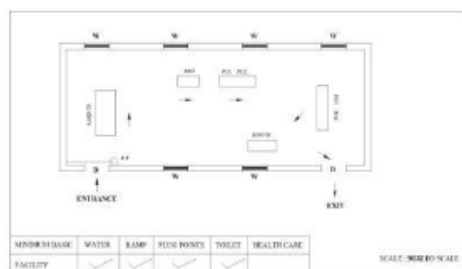

Nazri Naksha

S25034177

Google Map View

Polling Station Building Front View

Polling Station Front View

Cad View

Key MAP View

S25034177