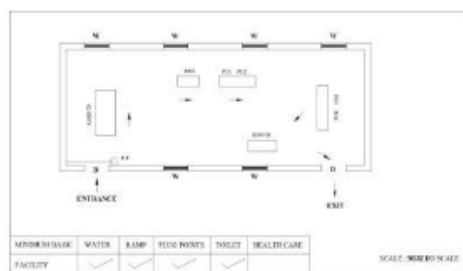

Nazri Naksha

Google Map View

Polling Station Building Front View

Polling Station Front View

Cad View

Key MAP View