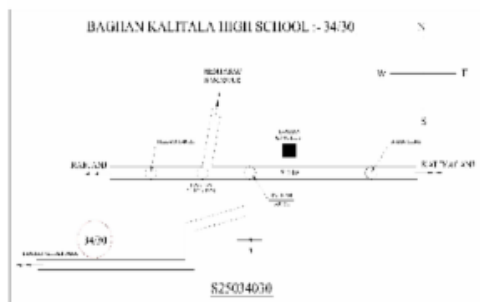

Nazri Naksha

Google Map View