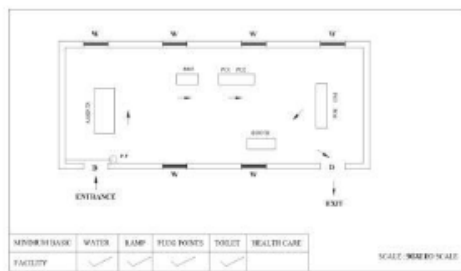

Nazri Naksha

Google Map View

Polling Station Building Front View

Polling Station Front View

Cad View

Key MAP View