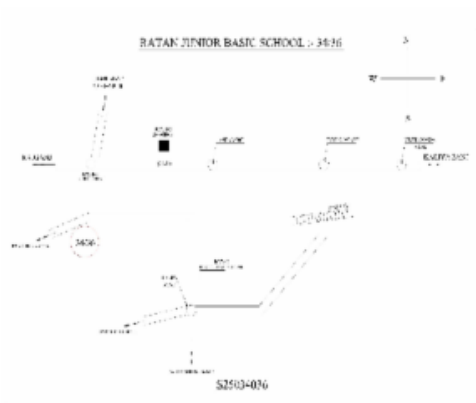

Nazri Naksha

Google Map View