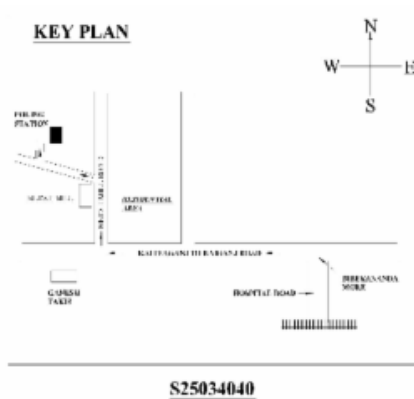

Nazri Naksha

Google Map View