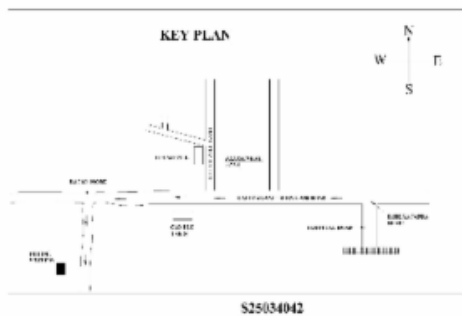

Nazri Naksha

Google Map View