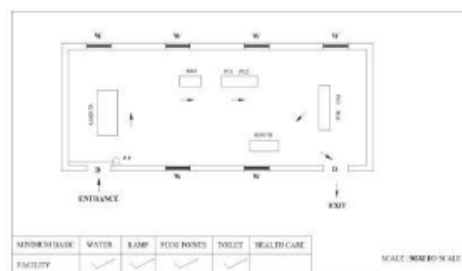

Nazri Naksha

Google Map View

Polling Station Building Front View

Polling Station Front View

Cad View

Key MAP View