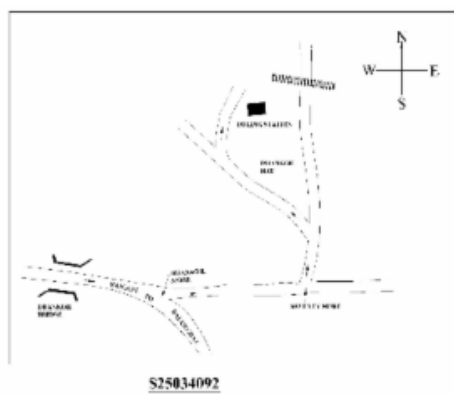

Nazri Naksha

Google Map View