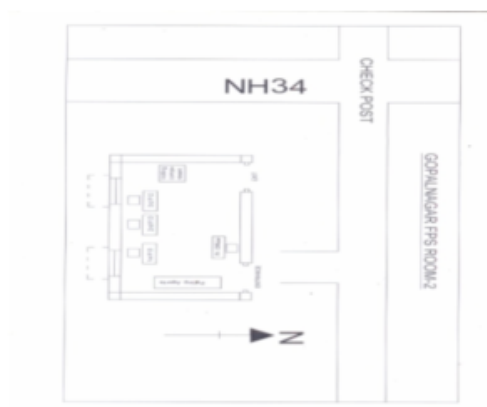

Nazri Naksha

Google Map View

Polling Station Building Front View

Polling Station Front View

Cad View

Key MAP View