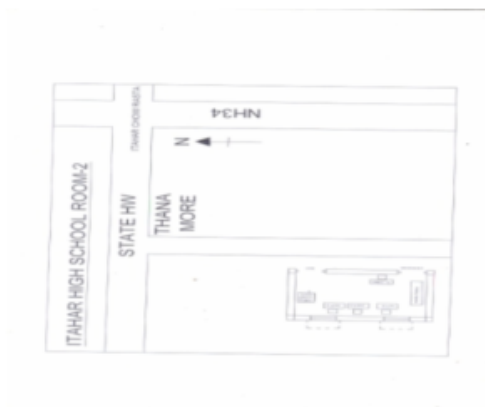

Nazri Naksha

Google Map View

Polling Station Building Front View

Polling Station Front View

Cad View

Key MAP View