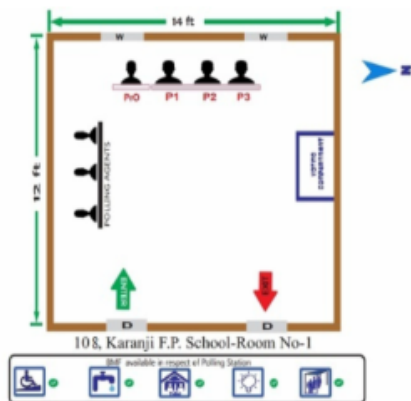

Nazri Naksha

Google Map View

Polling Station Building Front View

Polling Station Front View

Cad View

Key MAP View