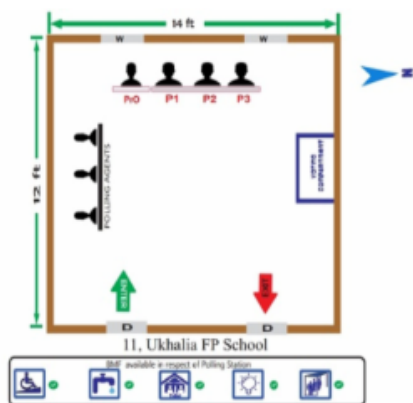

Nazri Naksha

Google Map View

Polling Station Building Front View

Polling Station Front View

Cad View

Key MAP View