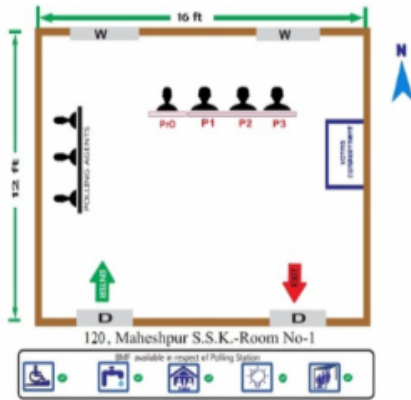

Nazri Naksha

Google Map View

Polling Station Building Front View

Polling Station Front View

Cad View

Key MAP View