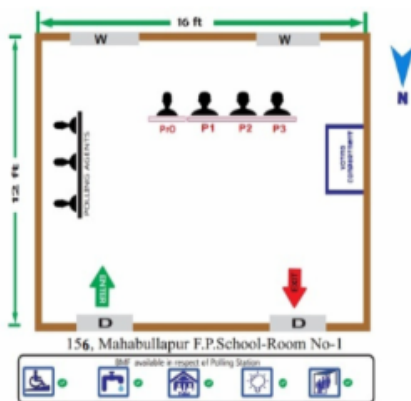

Nazri Naksha

Google Map View

Polling Station Building Front View

Polling Station Front View

Cad View

Key MAP View