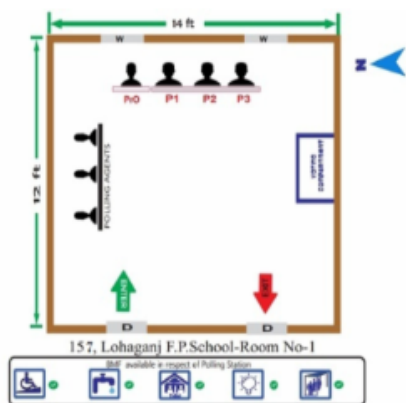

Nazri Naksha

Google Map View

Polling Station Building Front View

Polling Station Front View

Cad View

Key MAP View