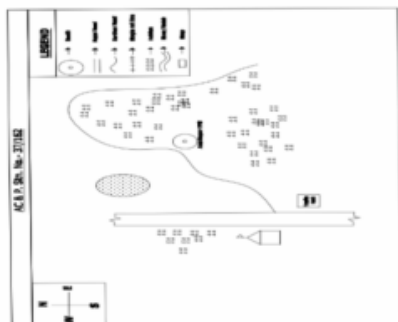

Nazri Naksha

Google Map View