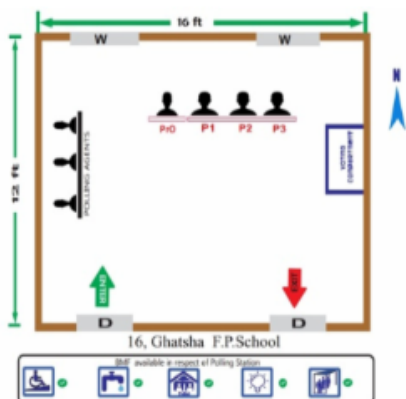

Nazri Naksha

Google Map View

Polling Station Building Front View

Polling Station Front View

Cad View

Key MAP View